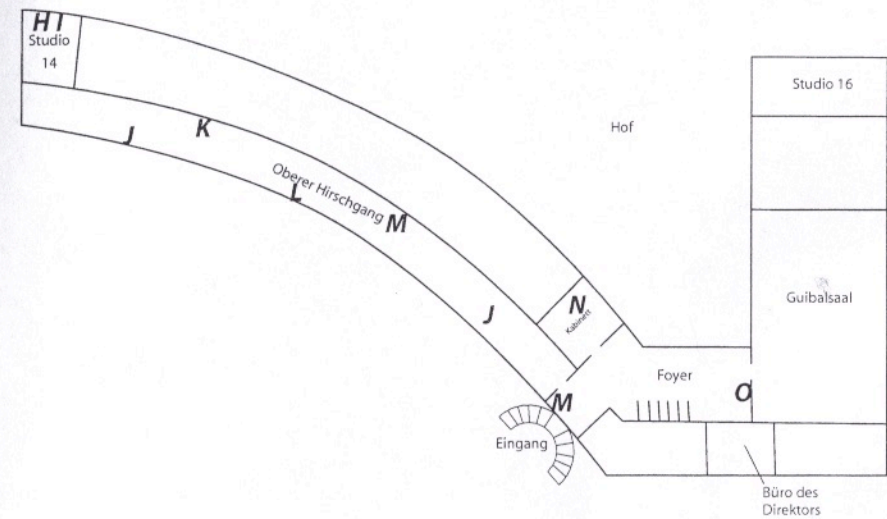

- A *Sherae Rimpsey*
- B *Mike Osborne*
- C *Bernardo Oyarzún*
- D *Javier Hinojosa*
- E *Daniel Kötter*
- F *Pei-Wen Liu*
- G *Eunjung Hwang*

Akademie Schloss Solitude
EG