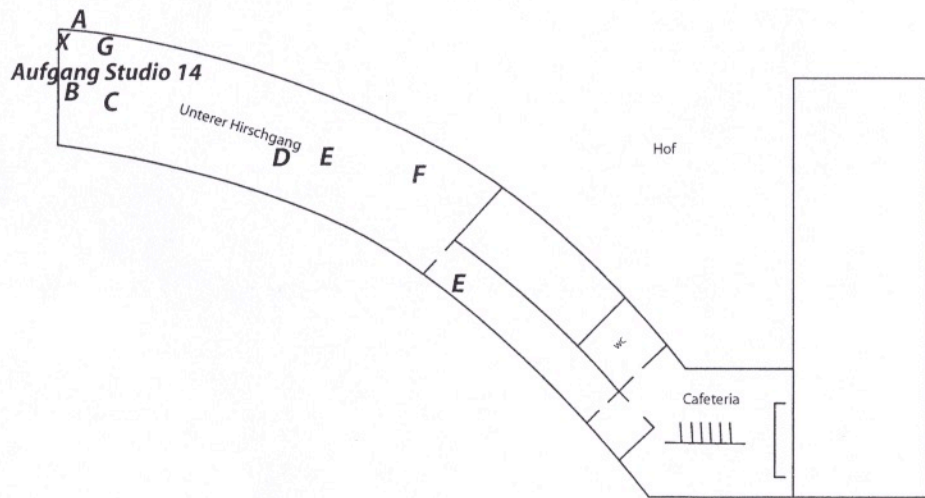

[promise, practice, protocol – performing future presences]

Lageplan

Akademie Schloss Solitude
UG

- A *Sherae Rimpsey*
- B *Mike Osborne*
- C *Bernardo Oyarzún*
- D *Javier Hinojosa*
- E *Daniel Kötter*
- F *Pei-Wen Liu*
- G *Eunjung Hwang*